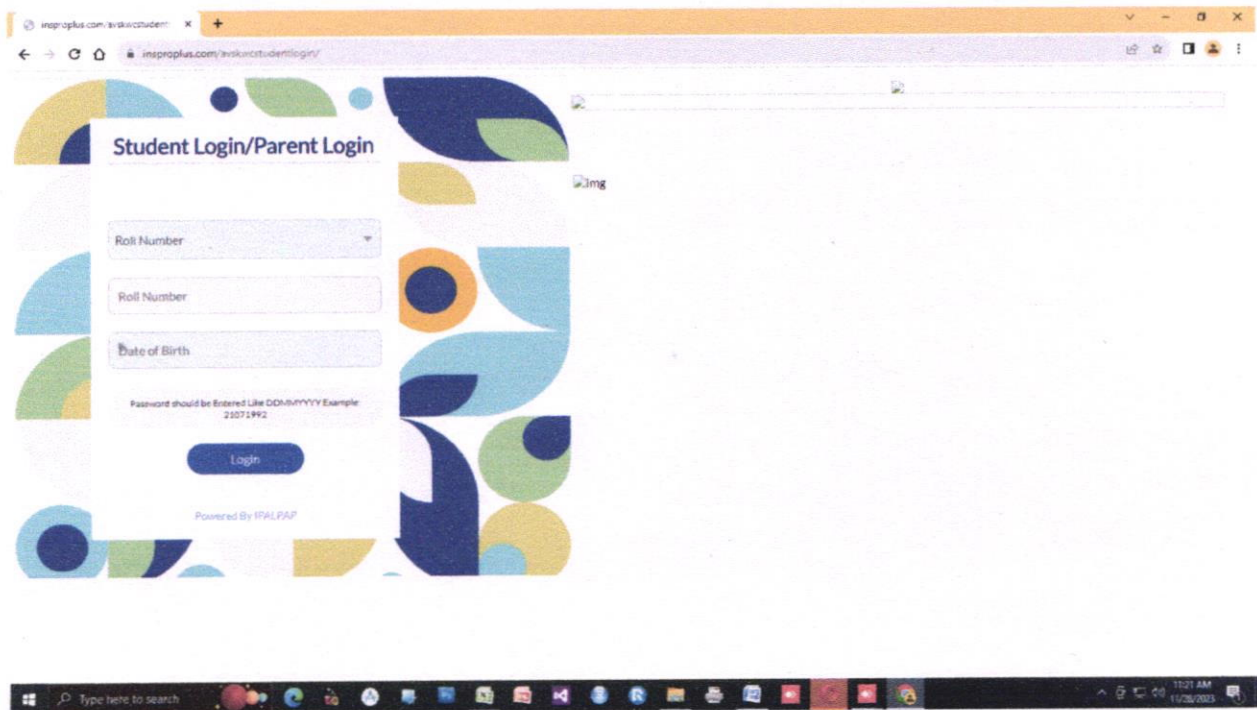

ERP

To improve academic performance of students ERP provide access to online course materials, grades, and attendance records. This helped students stay organised and track their progress throughout the semester.

Most importantly ERP facilitating communication between students, faculty and staff. ERP providing students with access to a variety of resources, such as libraries, career centres, and student support services. It is empowering students to take control of their education and helping them make informed decisions about their academic careers.

Student Login Page in ERP

PRINCIPAL
KAILASH WOMEN'S COLLEGE
Tharamangalam-Nangavalli Main Road
Periyasoragai P.O, Nangavalli,
SALEM-636 502