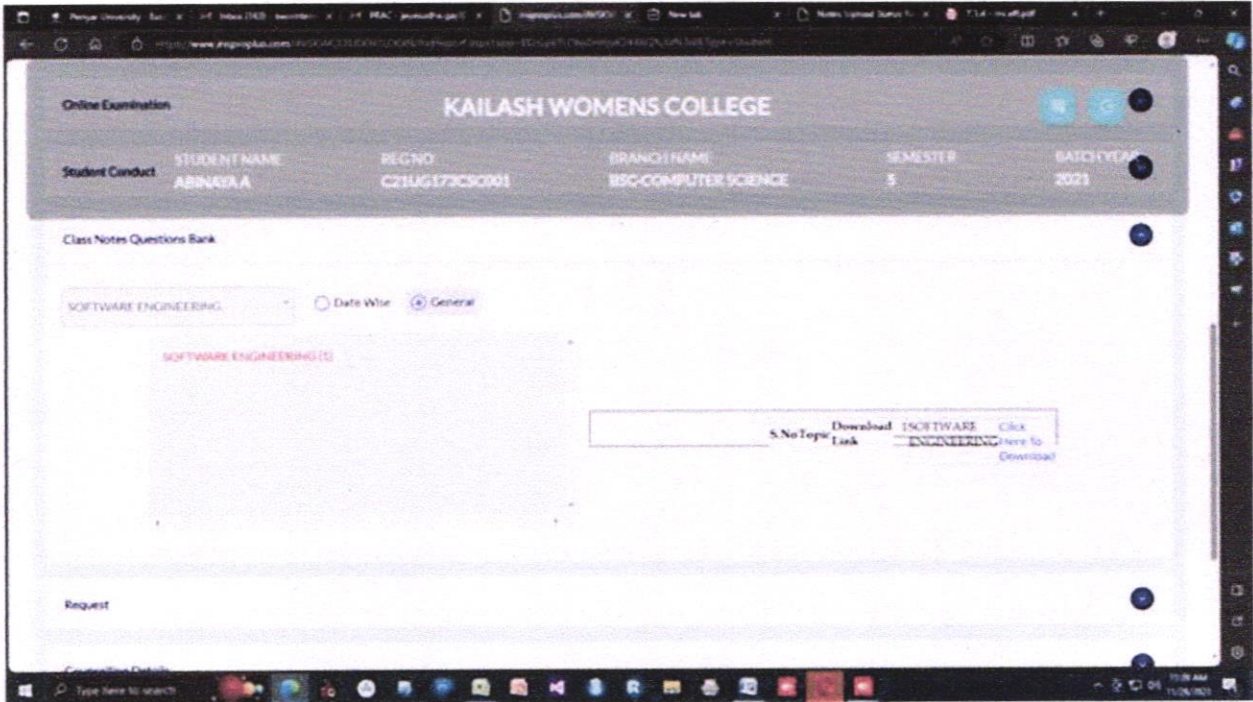

KAILASH WOMEN'S COLLEGE

(Affiliated to Periyar University, Salem) (An ISO 9001:2015 Certified Institution) Nangavalli, Salem - 636502

ERP

Students can download their respective subject notes, syllabus, and question banks

PRINCIPAL
KAILASH WOMEN'S COLLEGE
Tharamangalam-Nangavalli Main Road
Periyasoragai P.O, Nangavalli,
SALEM-636 502